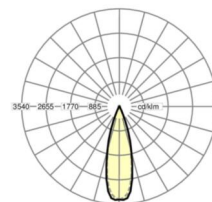

CHARACTERISTICS

Order number	18540304100
EAN number	4020863325696
Commodity code	94051190
Certification mark	IP 20, Protection class I, VDU 65° < 3000, ENEC10 VDE, F, HACCP DIN10500/Food/IFS-application-related suitability/BRC, Indoor, CE
Impact resistance (IK rating)	IK03 (-20°C bis 35°C)
Ambient temperatur	ta -20°C to 35°C
Warranty period	5 years
State funding programs	BEG - Federal funding for efficient buildings (valid only for Germany)

ELECTRICAL ENGINEERING

Controller	Electronic driver (1 pcs.)
System output	53W
Mains voltage	230V/50Hz
Energy efficiency class/light source	D

LIGHTING TECHNOLOGY

Placement	LED, Colour rendering/Light colour CRI ≥ 80 / 4000K
Colour tolerance (MacAdam)	3SDCM
Photobiological safety (Luminaire)	RG1
Nominal luminous flux	8155lm
LED service life	50000h L80/B10 (Tq 35°C)
Luminaire luminous efficiency	154lm/W
Beam angle	30° (C0) / 30° (C90)
UGR lat./long.	13.0 / 11.6

MECHANICS

Housing colour	traffic white RAL 9016
Dimensions (LxWxH/DxH)	1531mm x 55mm x 37mm
Weight (net)	1.9kg
Type of installation	Mounting rail system installation

Dimensions

L	1531 mm	Length
B	55 mm	Width
H	37 mm	Height

DEEP-LINK

<https://www.regiolux.de/en/article/18540304100>